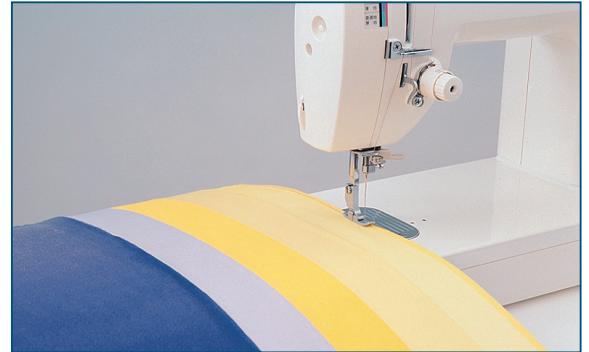

### The Optimum Machine for Speed and Precision

**Up to 1,500 stitches per minute**

- High speed straight stitch.

**Heavy duty construction for sewing, quilting and crafting**

- Increased stability at high speeds.

**Automatic thread cutter**

- Automatically cut the upper and lower thread.

**Brother™ exclusive pin-feed mechanism**

- Moves several layers of fabrics simultaneously for sewing accuracy.

**On-board fabric separator tool**

### Overview

The PQ1500S is a dream machine that belongs in the sewing room of every serious quilter and seamstress. It is a high-speed straight stitching machine, sewing up to

1,500 stitches per minute! The PQ1500S offers an adjustable pin feed mechanism, 4 feed dog settings for maximum fabric control, a knee lifter and bed extension